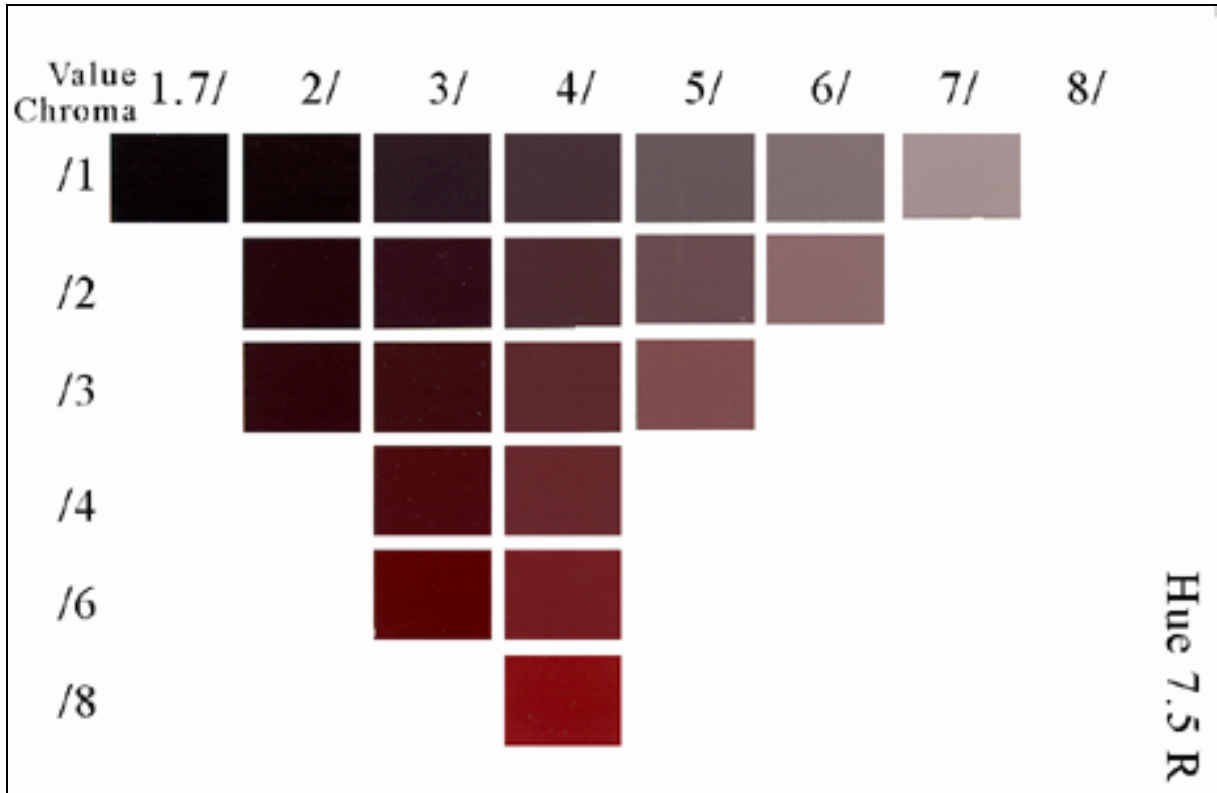

Revised Standard soil Color Charts

Hue 7.5 R

Value	1.7/	2/	3/	4/	5/	6/	7/	8/
Chroma								
/1	reddish black 1.7/1 2/1		dark reddish gray 3/1 4/1		reddish gray 5/1 6/1		light reddish gray 7/1	
/2		very dark... 2/2	dark... 3/2	grayish red 4/2 5/2 6/2				
/3		...reddish brown 2/3	...reddish brown 3/3	dull reddish brown 4/3 5/3				
/4			dark... 3/4	dusky red 4/4				
/6			...red 3/6	red 4/6				
/8				4/8				

Hue 10 R

Value	1.7/	2/	3/	4/	5/	6/	7/	8/
Chroma								
/1	reddish black 1.7/1 2/1		dark reddish gray 3/1 4/1		reddish gray 5/1 6/1		light reddish gray 7/1	
/2		very dark... 2/2	dark... 3/2	grayish red 4/2 5/2 6/2				
/3		...reddish brown 2/3	...reddish brown 3/3	reddish brown 4/3 5/3		dull reddish 6/3		
/4			dark... 3/4	4/4	5/4	...orange 6/4		
/6			...red 3/6	red 4/6 5/6		reddish... 6/6		
/8				4/8	5/8	...orange 6/8		

Hue 5 GY

/1	olive black 2/1	dark olive gray 3/1 4/1		5/1	olive gray 6/1		light olive gray 7/1	light gray 8/1
----	--------------------	----------------------------	--	-----	-------------------	--	-------------------------	-------------------

Hue 5 G

Value	1.7/	2/	3/	4/	5/	6/	7/	8/
Chroma								
/1	greenish black 1.7/1	2/1	dark greenish gray 3/1	4/1	greenish gray 5/1	6/1	light green. gray 7/1	

Hue 10 G

/1	greenish black 1.7/1	2/1	dark greenish gray 3/1	4/1	greenish gray 5/1	6/1	light green. gray 7/1
----	-------------------------	-----	---------------------------	-----	----------------------	-----	-----------------------------