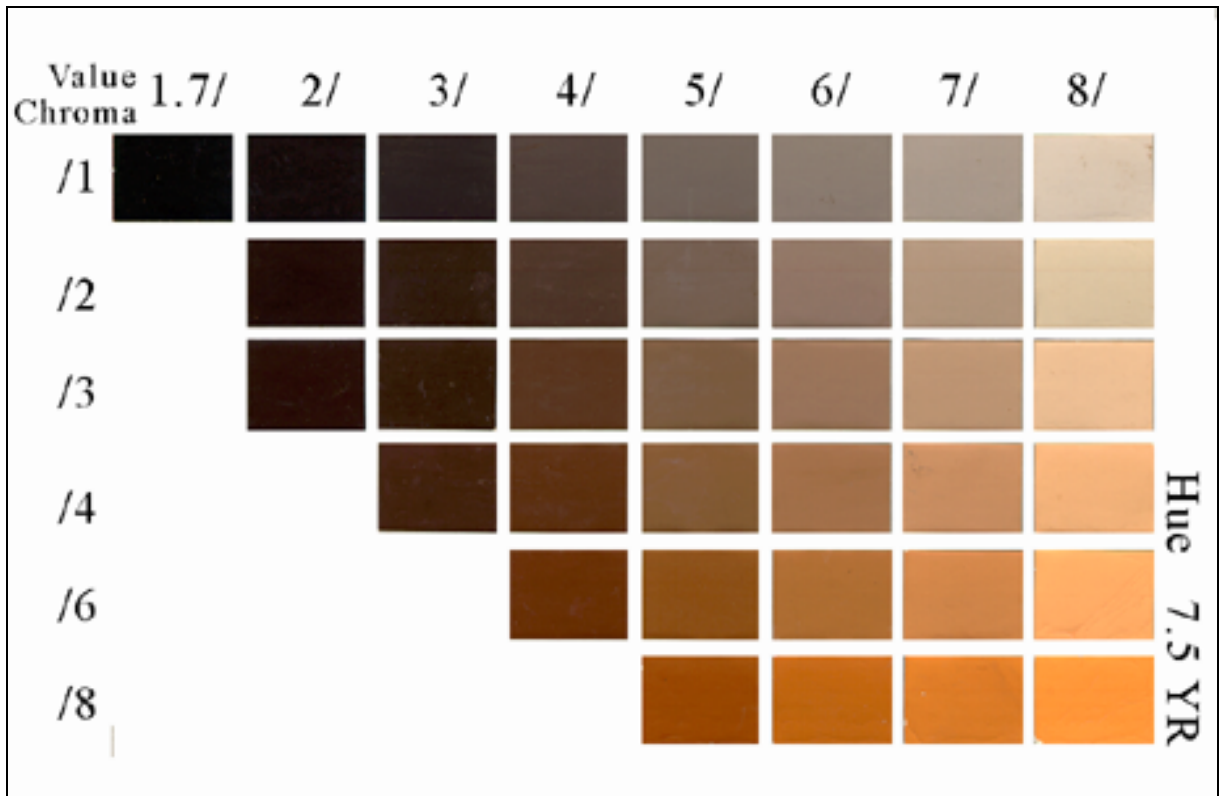

Hue 7.5 YR

Value Chroma	1.7/	2/	3/	4/	5/	6/	7/	8/
/1	black 1.7/1	2/1	3/1	4/1	brownish gray 5/1	6/1	light brownish... 7/1	light... 8/1
/2		brownish black 2/2	3/2	4/2	grayish brown 5/2	6/2	...gray 7/2	...gray 8/2
/3		very dark brown 2/3	dark... 3/3	brown 4/3	dull 5/3	brown 6/3	7/3	light... 8/3
/4			...brown 3/4	4/4	5/4	dull orange 6/4	7/4	...yellow... 8/4
/6				4/6	bright... 5/6	6/6	orange 7/6	...orange 8/6
/8					...brown 5/8	6/8	yellow orange 7/8	8/8