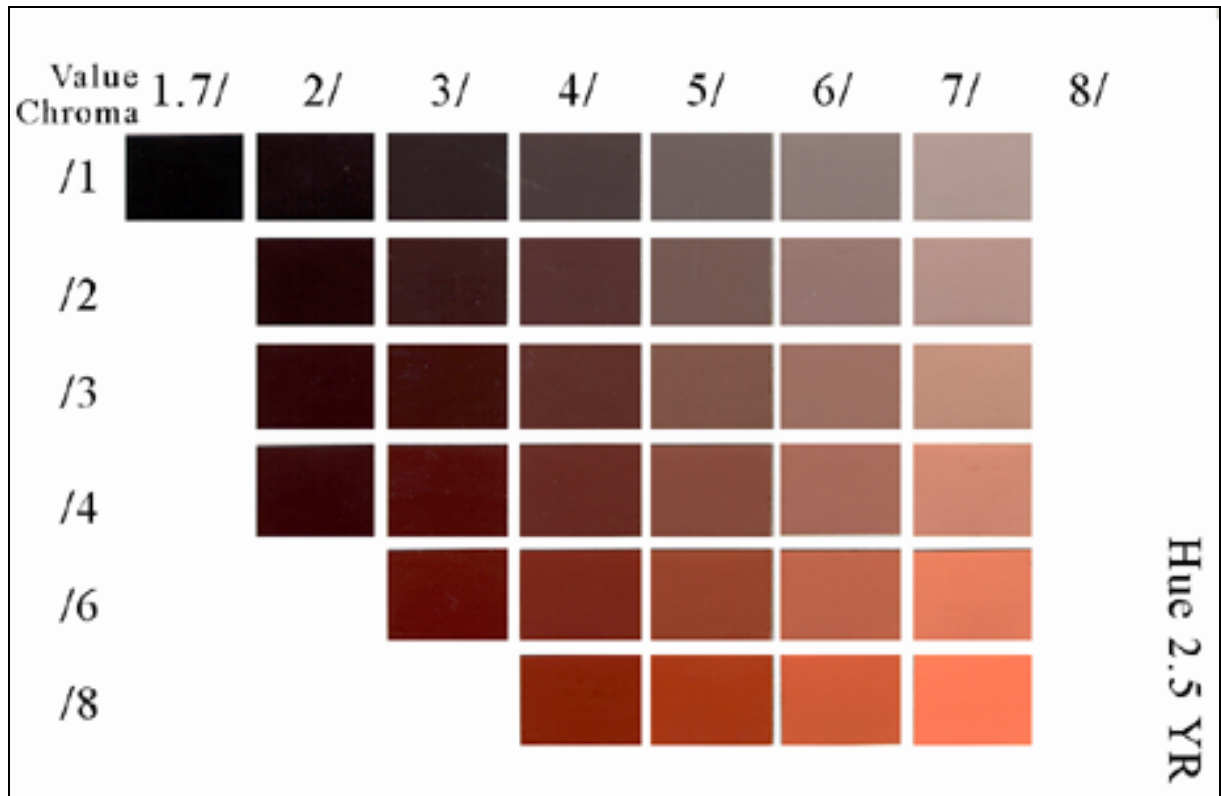

Hue 2.5 YR

Value Chroma	1.7/ 1	2/ 2	3/ 3	4/ 4	5/ 5	6/ 6	7/ 7	8/ 8
/1	reddish black 1.7/1 2/1		dark reddish gray 3/1	4/1	reddish gray 5/1 6/1		light 7/1	
/2		very dark...	dark...	4/2	grayish red 5/2 6/2		reddish gray 7/2	
/3		...reddish...	...reddish...	dull reddish brown 4/3 5/3		dull... 6/3	pale reddish 7/3	
/4		...brown	...brown	4/4	5/4	...orange 6/4	orange 7/4	
/6			3/6	reddish... 4/6	bright... 5/6	orange 6/6 7/6		
/8				...brown 4/8	...brown 5/8	6/8	7/8