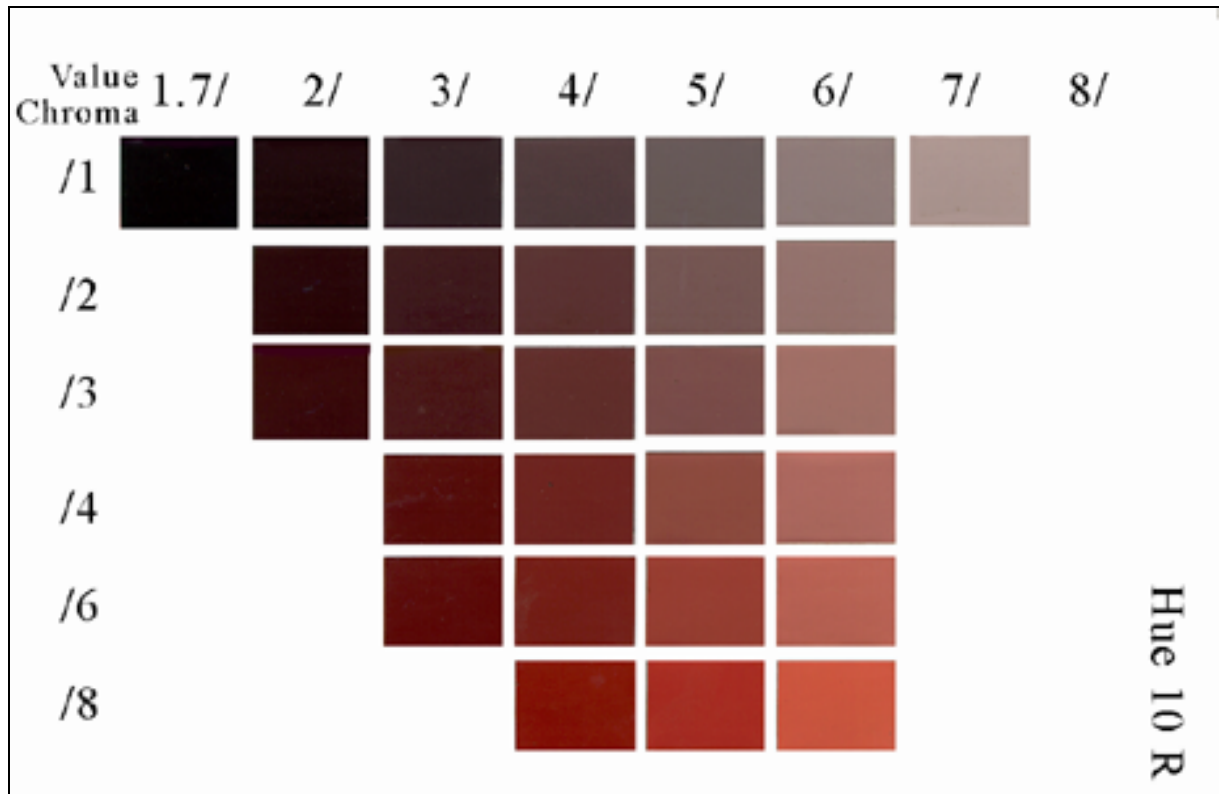

Revised Standard soil Color Charts

Hue 7.5 R

Value	1.7/	2/	3/	4/	5/	6/	7/	8/
Chroma								
/1	reddish black 1.7/1 2/1		dark reddish gray 3/1 4/1		reddish gray 5/1 6/1		light reddish gray 7/1	
/2		very dark... 2/2	dark... 3/2	grayish red 4/2 5/2 6/2				
/3		...reddish brown 2/3	...reddish brown 3/3	dull reddish brown 4/3 5/3				
/4			dark... 3/4	dusky red 4/4				
/6			...red 3/6	red 4/6				
/8				4/8				

Hue 10 R

Value	1.7/	2/	3/	4/	5/	6/	7/	8/
Chroma								
/1	reddish black 1.7/1 2/1		dark reddish gray 3/1 4/1		reddish gray 5/1 6/1		light reddish gray 7/1	
/2		very dark... 2/2	dark... 3/2	grayish red 4/2 5/2 6/2				
/3		...reddish brown 2/3	...reddish brown 3/3	reddish brown 4/3 5/3		dull reddish 6/3		
/4			dark... 3/4	4/4	5/4	...orange 6/4		
/6			...red 3/6	red 4/6 5/6		reddish... 6/6		
/8				4/8	5/8	...orange 6/8		

Hue 5 GY

/1	olive black 2/1	dark olive gray 3/1 4/1		5/1	olive gray 6/1		light olive gray 7/1	light gray 8/1
----	--------------------	----------------------------	--	-----	-------------------	--	-------------------------	-------------------

Hue 5 G

Value	1.7/	2/	3/	4/	5/	6/	7/	8/
Chroma								
/1	greenish black 1.7/1	2/1	dark greenish gray 3/1	4/1	greenish gray 5/1	6/1	light green. gray 7/1	

Hue 10 G

/1	greenish black 1.7/1	2/1	dark greenish gray 3/1	4/1	greenish gray 5/1	6/1	light green. gray 7/1
----	-------------------------	-----	---------------------------	-----	----------------------	-----	-----------------------------