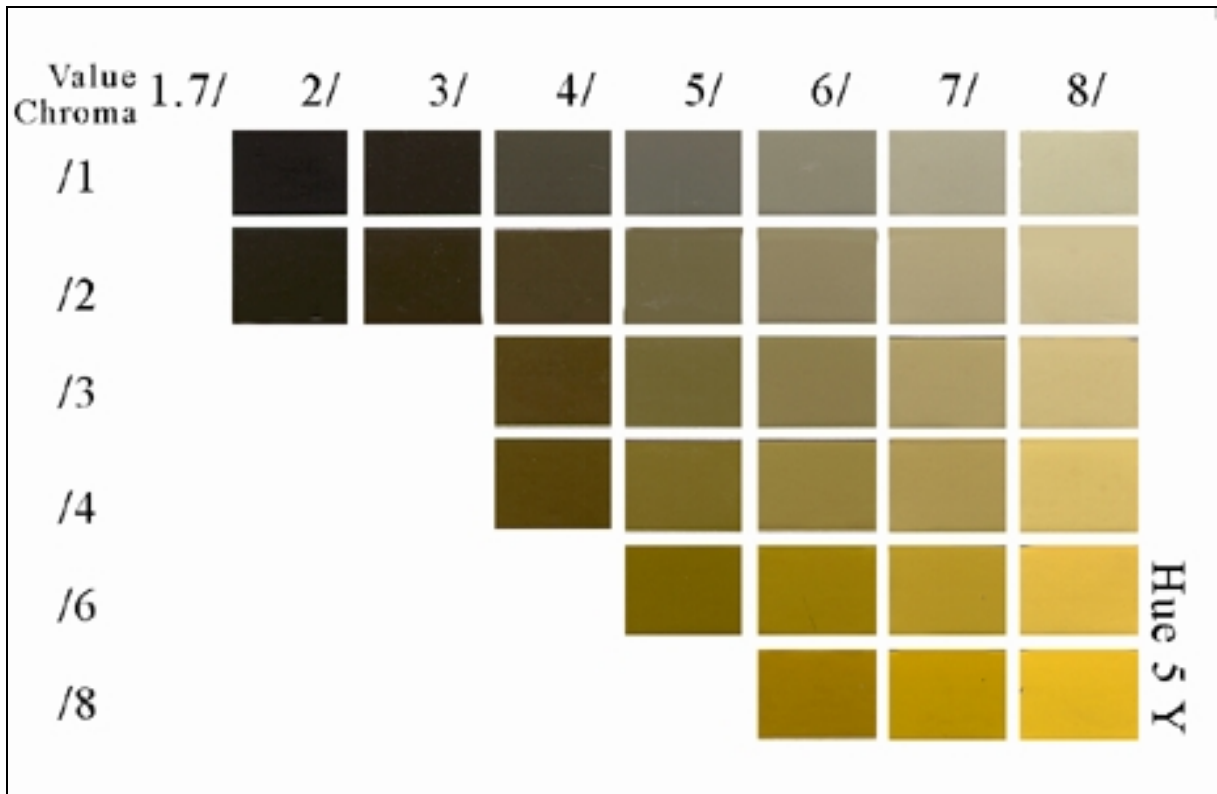

Hue 5 Y

Value Chroma	1.7/	2/	3/	4/	5/	6/	7/	8/
/1	black 2/1	3/1	4/1	gray 5/1	6/1	light gray 7/1 8/1		
/2	olive black 2/2 3/2		4/2	grayish olive 5/2 6/2		7/1	8/2	
/3				dark 4/3	5/3	olive... 6/3	light... 7/3	pale... 8/3
/4				olive 4/4	olive 5/4	...yellow 6/4	...yellow 7/4	...yellow 8/4
/6					5/6	6/6	yellow 7/6 8/6	
/8						6/8	7/8	8/8