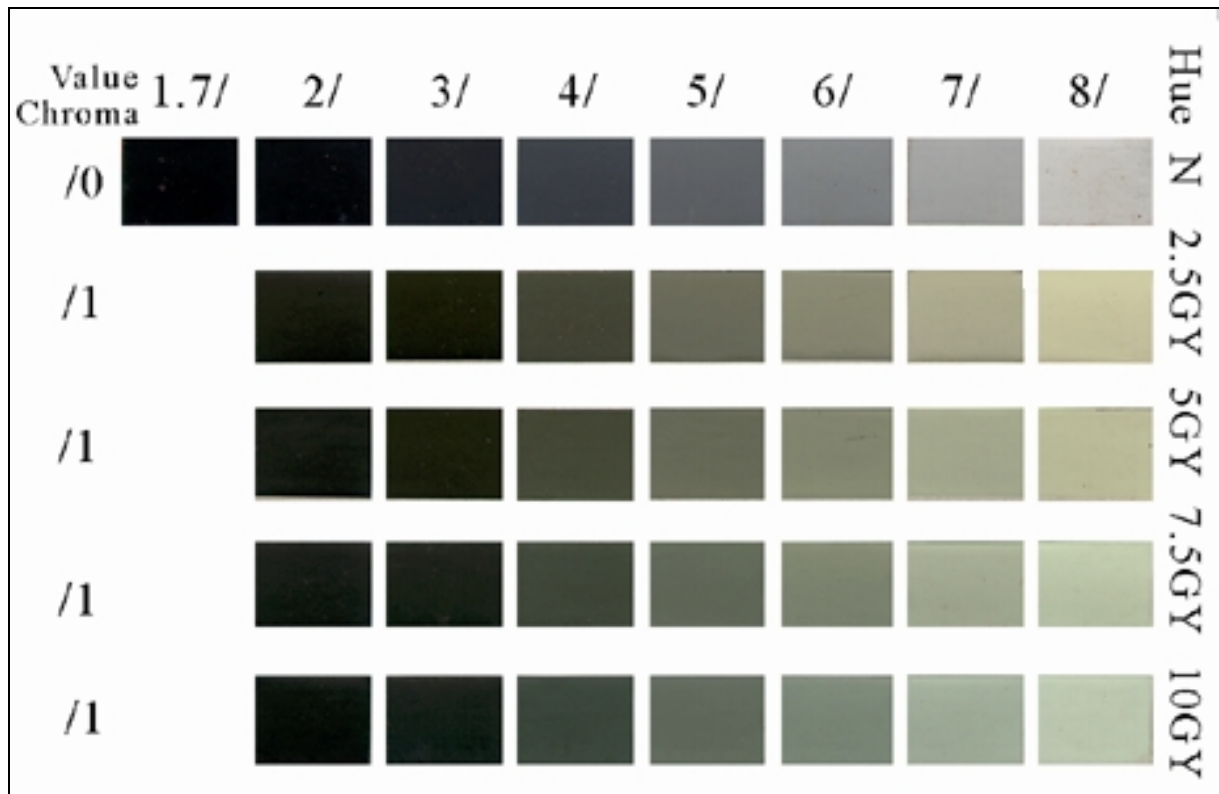

Hue N

Value	1.7/	2/	3/	4/	5/	6/	7/	8/
Chroma								
/0	black 1.5/0	black 2/0	dark gray 3/0	4/0	gray 5/0	6/0	grayish white 7/0 8/0	

Hue 2.5 GY

/1	black 2/1	dark olive gray 3/1 4/1		5/1	olive gray 6/1		light olive gray 7/1	light gray 8/1

Hue 5 GY

/1	olive black 2/1	dark olive gray 3/1 4/1		5/1	olive gray 6/1		light olive gray 7/1	light gray 8/1

Hue 7.5 GY

/1	greenish black 2/1	dark greenish gray 3/1 4/1		5/1	greenish gray 6/1		light greenish gray 7/1 8/1	

Hue 10 GY

/1	greenish black 2/1	dark greenish gray 3/1 4/1		5/1	greenish gray 6/1		light greenish gray 7/1 8/1